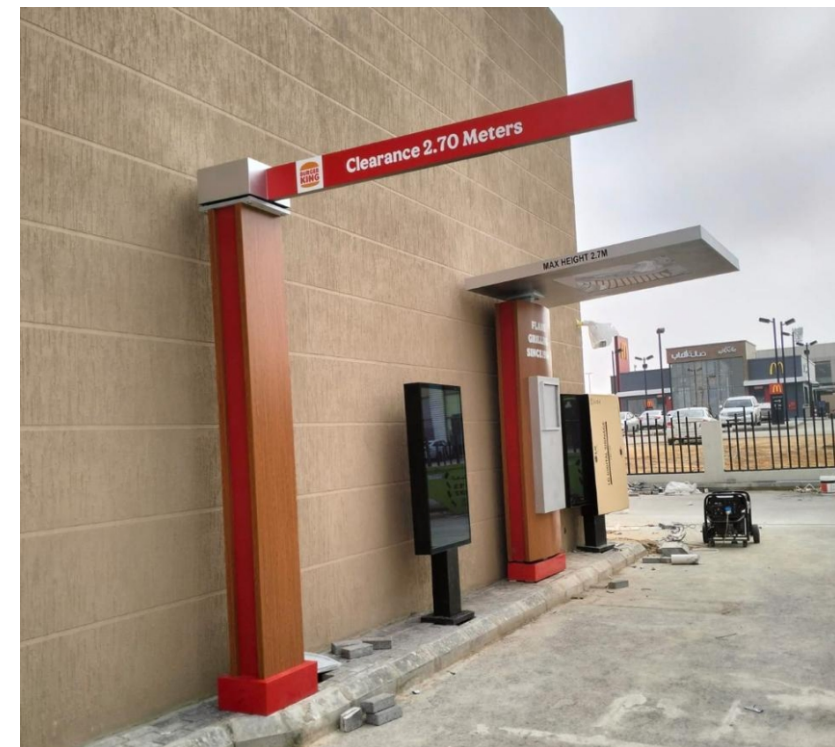

**OUR
PROJECTS**

برجر كنج
BURGER KING

OUR

DRIVE THRU SOLUTIONS

- **Height Restriction Barrier**
- **Direction Sign And Drive Thru**

Drive-thru clearance bars are available in various designs and we can be customized to fit specific height requirements. These bars often feature reflective surfaces, warning labels, or adjustable height settings to alert drivers of low clearance