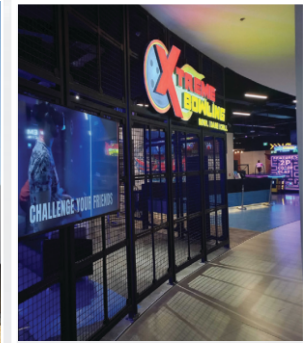

OUR

OTHER
PROJECTS