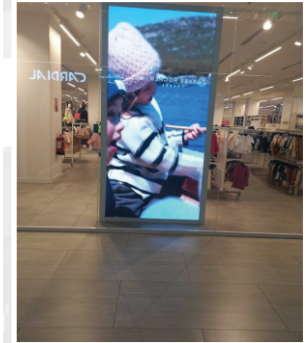

OUR

OTHER
PROJECTS