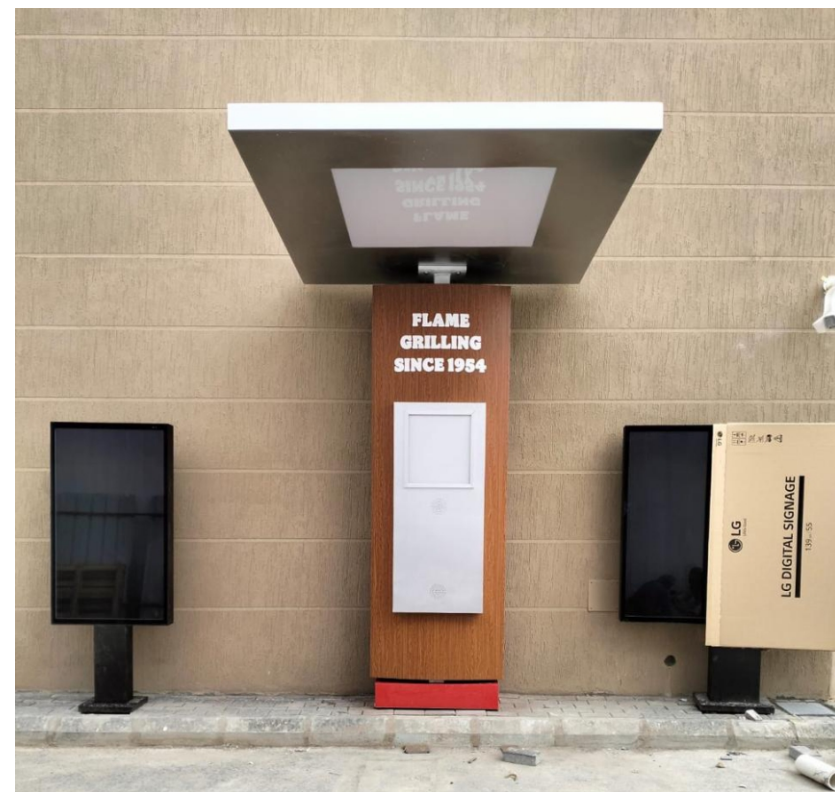

**OUR
PROJECTS**

برجر كنج
BURGER KING

OUR

DRIVE THRU SOLUTIONS

- **Height Restriction Barrier**
- **Direction Sign And Drive Thru**

Drive-thru clearance bars are available in various designs and we can be customized to fit specific height requirements. These bars often feature reflective surfaces, warning labels, or adjustable height settings to alert drivers of low clearance